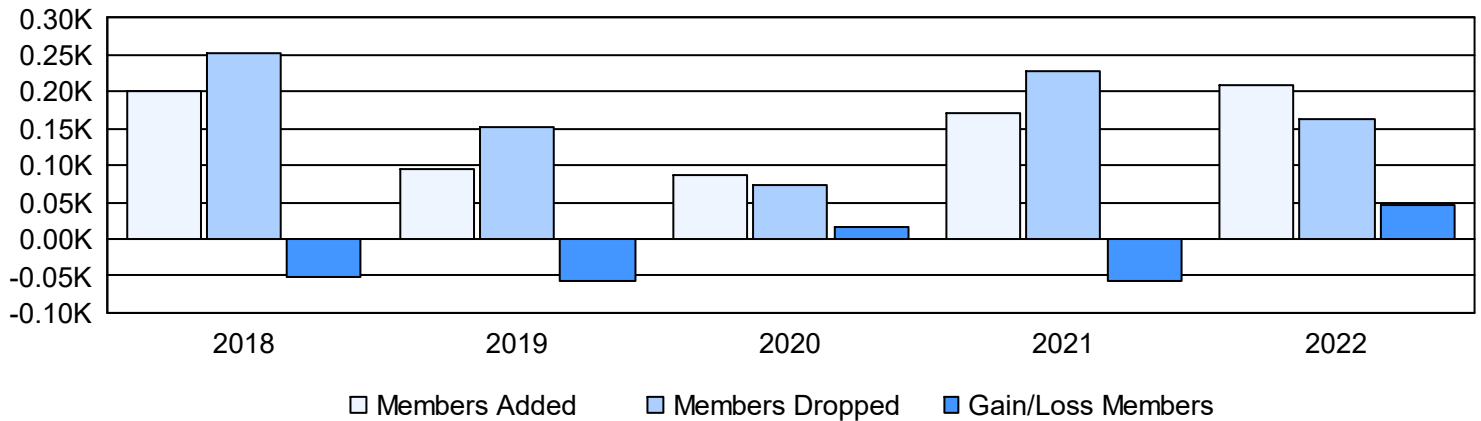

Year	New Clubs	Dropped Clubs	Gain/ Loss Clubs	New Members	Charter Members	Reinstate Members	Transfer Members	Total Member Added	Total Members Dropped	Gain/ Loss Members
2017-2018	1	2	-1	120	27	49	6	202	253	-51
2018-2019	1	1	0	44	36	15	0	95	151	-56
2019-2020	1	1	0	59	22	4	2	87	72	15
2020-2021	3	2	1	44	87	34	5	170	228	-58
2021-2022	5	1	4	45	128	32	4	209	163	46
Average	2	1	1	62	60	27	3	153	173	-21

Clubs

Members