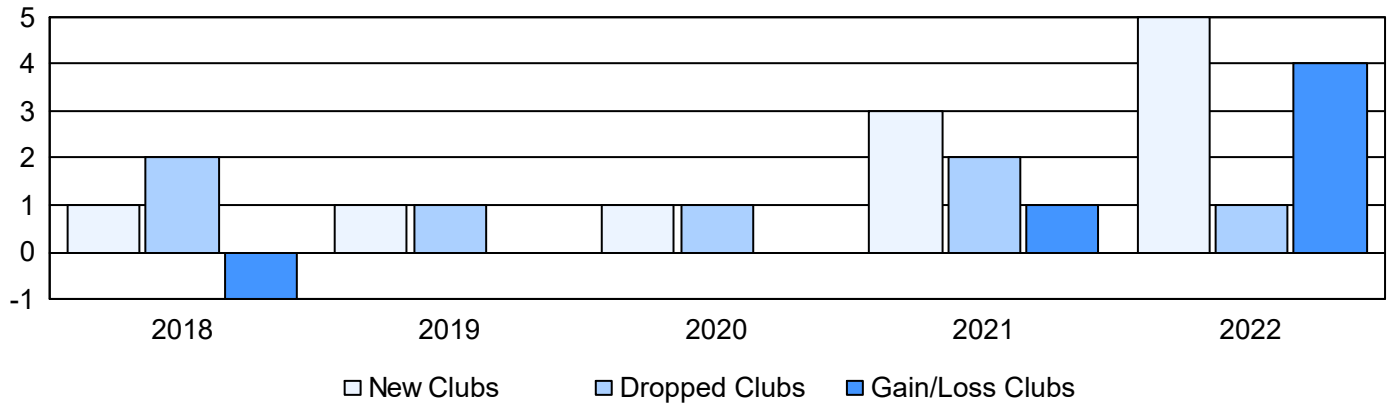

Year	New Clubs	Dropped Clubs	Gain/ Loss Clubs	New Members	Charter Members	Reinstate Members	Transfer Members	Total Member Added	Total Members Dropped	Gain/ Loss Members
2017-2018	1	2	-1	120	27	49	6	202	253	-51
2018-2019	1	1	0	44	36	15	0	95	151	-56
2019-2020	1	1	0	59	22	4	2	87	72	15
2020-2021	3	2	1	44	87	34	5	170	228	-58
2021-2022	5	1	4	45	128	32	4	209	163	46
<b>Average</b>	<b>2</b>	<b>1</b>	<b>1</b>	<b>62</b>	<b>60</b>	<b>27</b>	<b>3</b>	<b>153</b>	<b>173</b>	<b>-21</b>

### Clubs