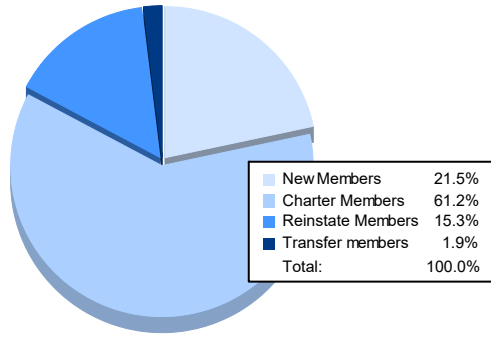

Membership Composition June 2022 Cumulative